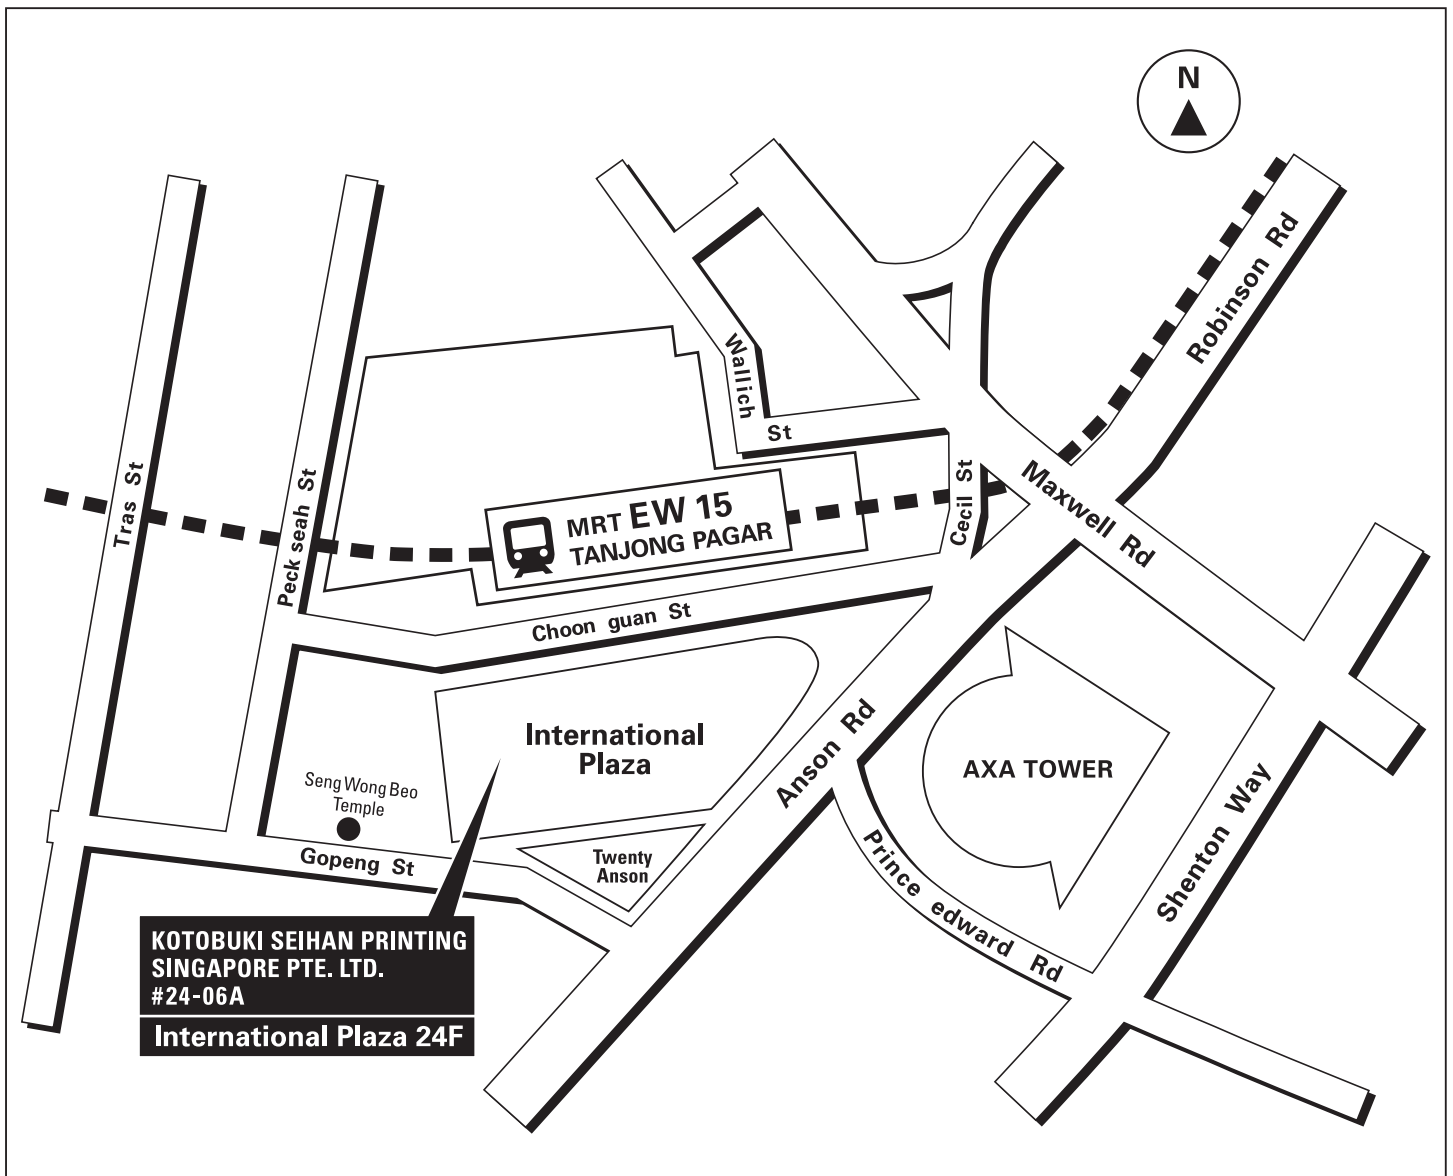

REX

REX MARKETING SUPPORT SYSTEM

**KOTOBUKI SEIHAN PRINTING
SINGAPORE PTE. LTD.**

10 Anson Road #24-06A
International Plaza
Singapore 079903

TEL.+65-6221-0080

FAX.+65-6221-0010

Directions

From the airport to the office.

By taxi, about 30 minutes. By subway (MRT), about 1 hour.

The nearest station is the subway [Tanjong Pagar] station. The required time is about 1 minute.