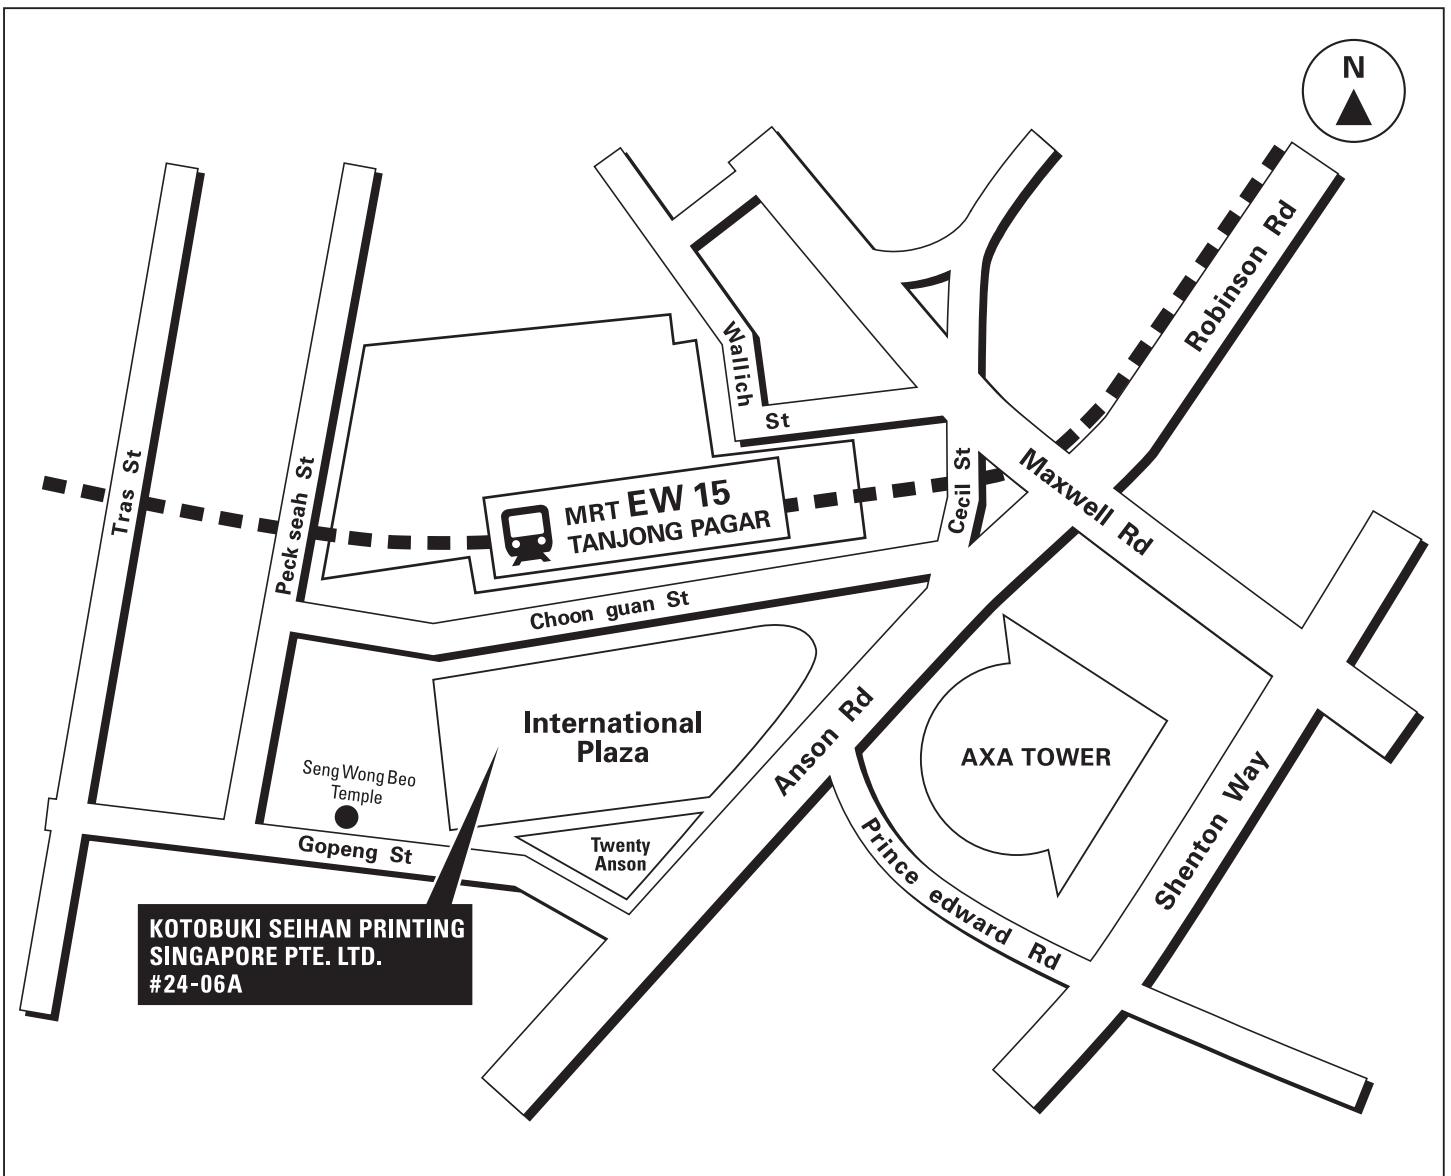

# REX

REX MARKETING SUPPORT SYSTEM

**KOTOBUKI SEIHAN PRINTING  
SINGAPORE PTE. LTD.**

10 Anson Road #24-06A  
International Plaza  
Singapore 079903

TEL.+65-6221-0080

FAX.+65-6221-0010

## Directions

### By MRT

International Plaza is located near to Tanjong Pagar (EW15) MRT Station.