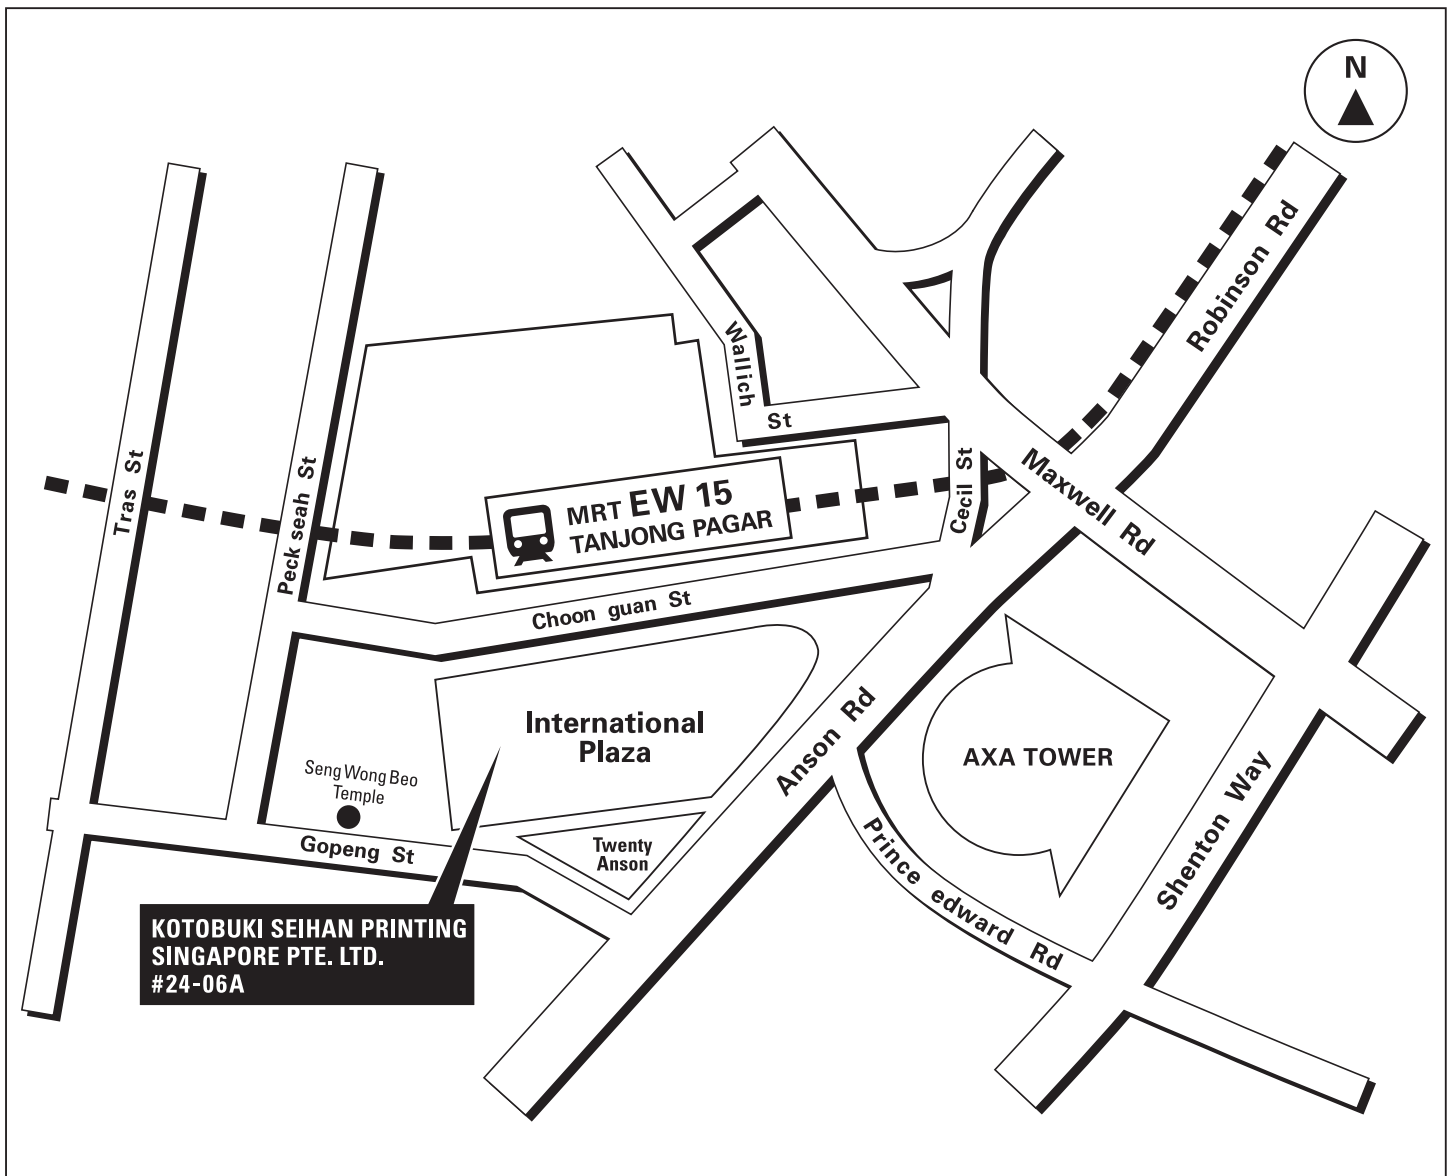

## KOTOBUKI SEIHAN PRINTING SINGAPORE PTE. LTD.

10 Anson Road #24-06A  
International Plaza  
Singapore 079903

TEL.+65-6221-0080

FAX.+65-6221-0010

## Directions

### By MRT

International Plaza is located near to Tanjong Pagar (EW15) MRT Station.